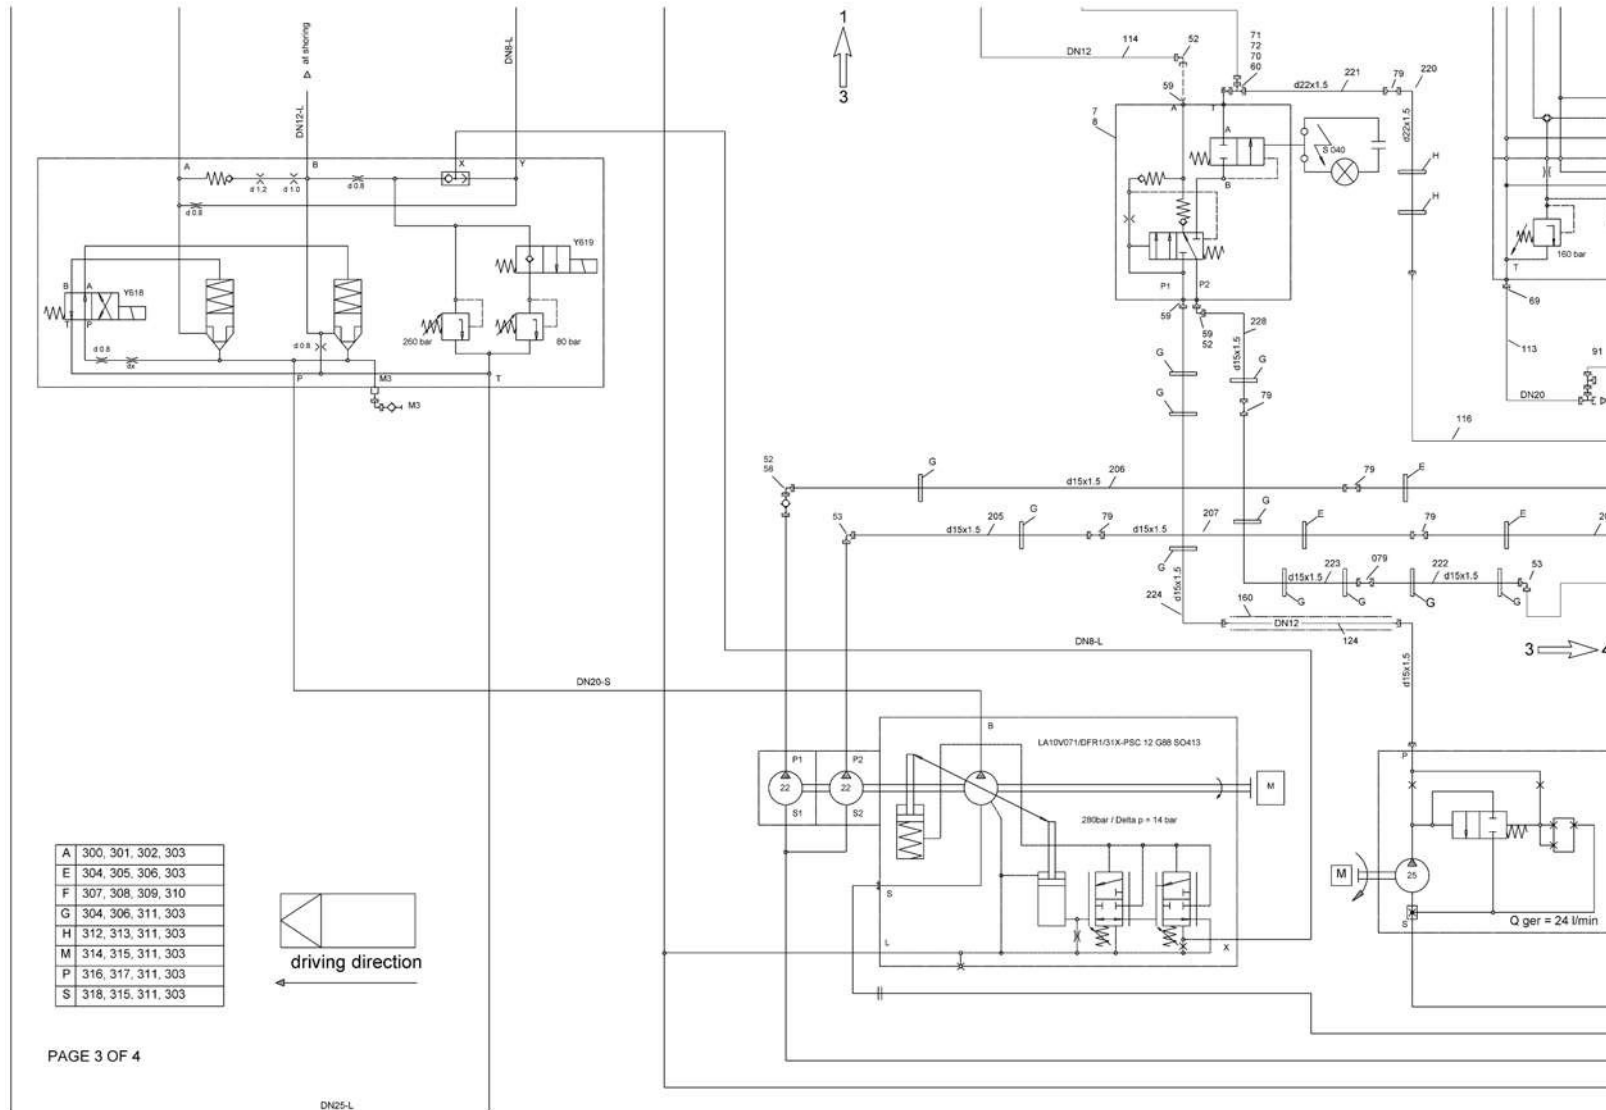

HYDRAULIC PLAN steering
 HYDRAULIKPLAN Lenkung
 PLAN HYDRAULIQUE direction

from No / up to No
 WFN5RUD###2029211

Figure
 Bild 99707793701
 Figure

TADANO
 1102-04

PAGE 1 OF 4

A	300, 301, 302, 303
E	304, 305, 306, 303
F	307, 308, 309, 310
G	304, 306, 311, 303
H	312, 313, 311, 303
M	314, 315, 311, 303
P	316, 317, 311, 303
S	318, 315, 311, 303

HYDRAULIC PLAN steering
 HYDRAULIKPLAN Lenkung
 PLAN HYDRAULIQUE direction

from No / up to No
 WFN5RUD###2029211

Figure
 Bild 99707793701
 Figure

TADANO
 1102-04

HYDRAULIC PLAN steering
 HYDRAULIKPLAN Lenkung
 PLAN HYDRAULIQUE direction

from No / up to No
 WFN5RUD###2029211

Figure
 Bild 99707793701
 Figure

TADANO
 1102-04