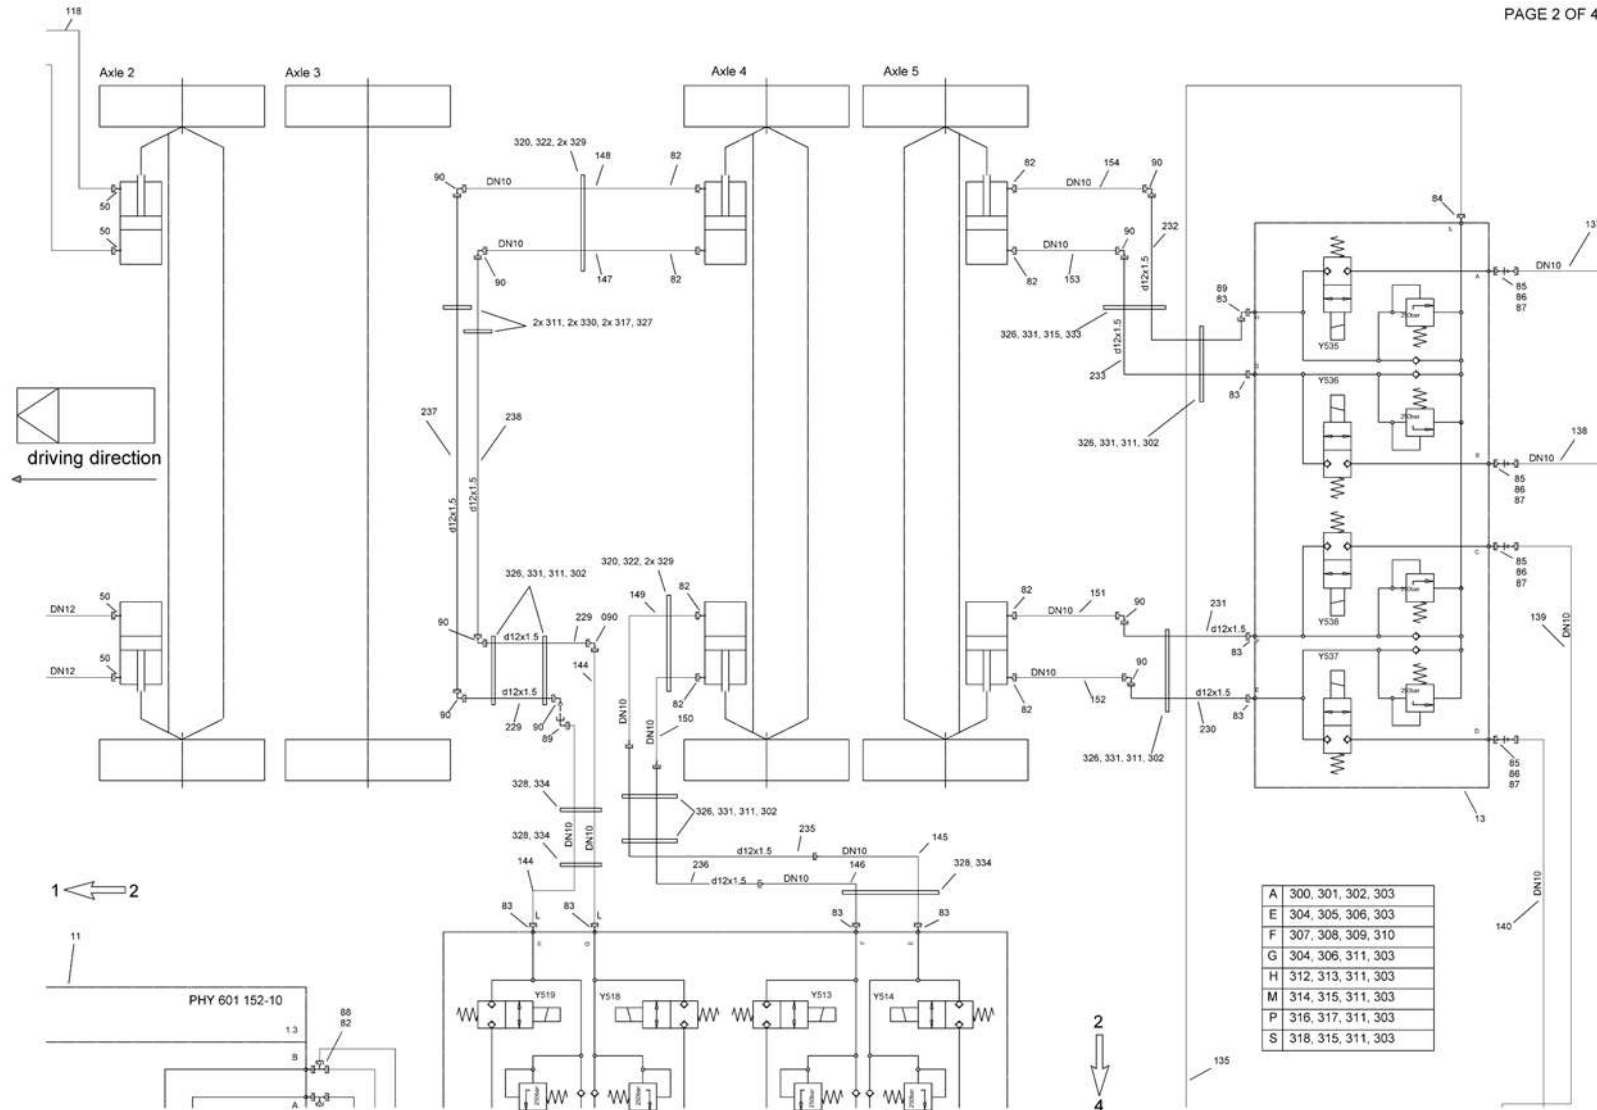

HYDRAULIC PLAN steering
 HYDRAULIKPLAN Lenkung
 PLAN HYDRAULIQUE direction

from No / up to No
 WFN5RUD###2029211

Figure
 Bild 99707793701
 Figure

TADANO
 1102-04

PAGE 1 OF 4

A	300, 301, 302, 303
E	304, 305, 306, 303
F	307, 308, 309, 310
G	304, 306, 311, 303
H	312, 313, 311, 303
M	314, 315, 311, 303
P	316, 317, 311, 303
S	318, 315, 311, 303

HYDRAULIC PLAN steering
 HYDRAULIKPLAN Lenkung
 PLAN HYDRAULIQUE direction

from No / up to No
 WFN5RUD###2029211

Figure
 Bild 99707793701
 Figure

TADANO
 1102-04

HYDRAULIC PLAN steering
 HYDRAULIKPLAN Lenkung
 PLAN HYDRAULIQUE direction

from No / up to No
 WFN5RUD###2029211

Figure
 Bild 99707793701
 Figure

TADANO
 1102-04